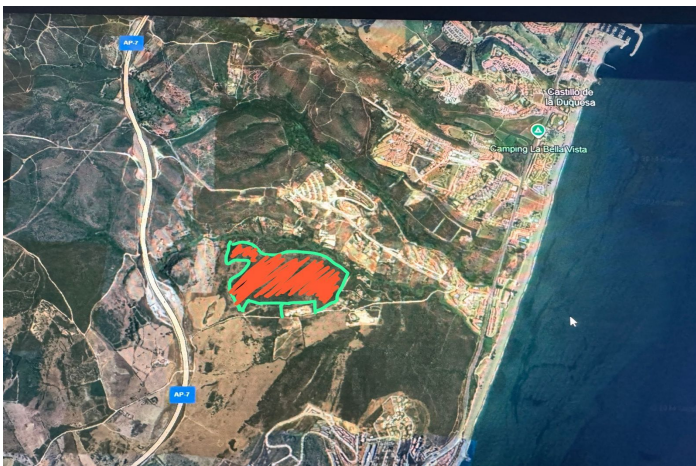

Земля для продажи в Manilva, Manilva

10 200 000 €

Ссылка: R4870576 Размер участка: 336 431m²

Costa del Sol, Manilva

An exceptional estate for sale in Martagina, Manilva, located just minutes from Sotogrande. This large plot boasts a prime location with sweeping views of the Mediterranean Sea. Set on a spacious plot, this property is ideally suited for large-scale educational, healthcare, sports, leisure, and other developments—an outstanding investment opportunity in a highly desirable area brimming with potential. Strategically positioned near Sotogrande, this estate offers easy access to major routes and amenities while providing a tranquil, scenic setting. Its proximity to the Mediterranean ensures stunning sea views and a serene natural backdrop, blending convenience with relaxation. Perfect for Large-Scale Projects: Spanning 34.2 hectares, this expansive and adaptable property is perfect for a variety of projects. From educational institutions to healthcare complexes, premier sports facilities, or leisure and entertainment hubs, the opportunities are vast. Its prime location and breathtaking views make it an ideal foundation for visionary developments.