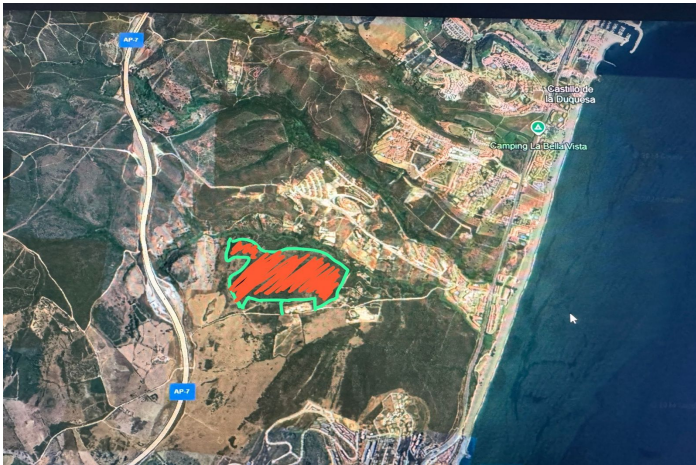

Grond te koop in Manilva, Manilva

10.200.000 €

Referentie: R4870576 Plotgrootte: 336.431m²

Costa del Sol, Manilva

An exceptional estate for sale in Martagina, Manilva, located just minutes from Sotogrande. This large plot boasts a prime location with sweeping views of the Mediterranean Sea. Set on a spacious plot, this property is ideally suited for large-scale educational, healthcare, sports, leisure, and other developments—an outstanding investment opportunity in a highly desirable area brimming with potential. Strategically positioned near Sotogrande, this estate offers easy access to major routes and amenities while providing a tranquil, scenic setting. Its proximity to the Mediterranean ensures stunning sea views and a serene natural backdrop, blending convenience with relaxation. Perfect for Large-Scale Projects: Spanning 34.2 hectares, this expansive and adaptable property is perfect for a variety of projects. From educational institutions to healthcare complexes, premier sports facilities, or leisure and entertainment hubs, the opportunities are vast. Its prime location and breathtaking views make it an ideal foundation for visionary developments.