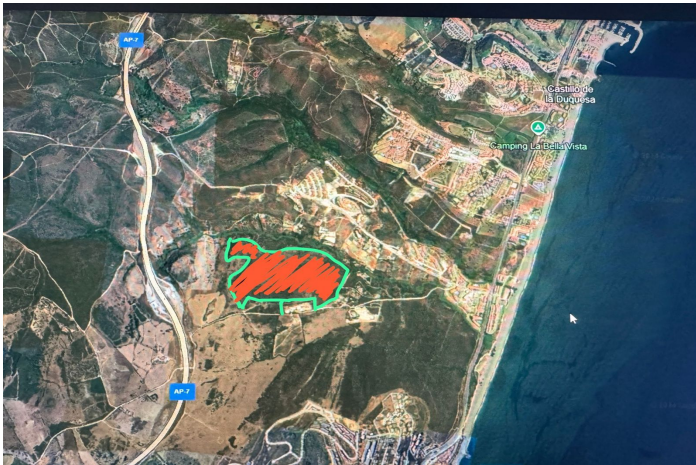

Jord til salg i Manilva, Manilva

10.200.000 €

Reference: R4870576 Plot Size: 336.431m²

Costa del Sol, Manilva

An exceptional estate for sale in Martagina, Manilva, located just minutes from Sotogrande. This large plot boasts a prime location with sweeping views of the Mediterranean Sea. Set on a spacious plot, this property is ideally suited for large-scale educational, healthcare, sports, leisure, and other developments—an outstanding investment opportunity in a highly desirable area brimming with potential. Strategically positioned near Sotogrande, this estate offers easy access to major routes and amenities while providing a tranquil, scenic setting. Its proximity to the Mediterranean ensures stunning sea views and a serene natural backdrop, blending convenience with relaxation. Perfect for Large-Scale Projects: Spanning 34.2 hectares, this expansive and adaptable property is perfect for a variety of projects. From educational institutions to healthcare complexes, premier sports facilities, or leisure and entertainment hubs, the opportunities are vast. Its prime location and breathtaking views make it an ideal foundation for visionary developments.