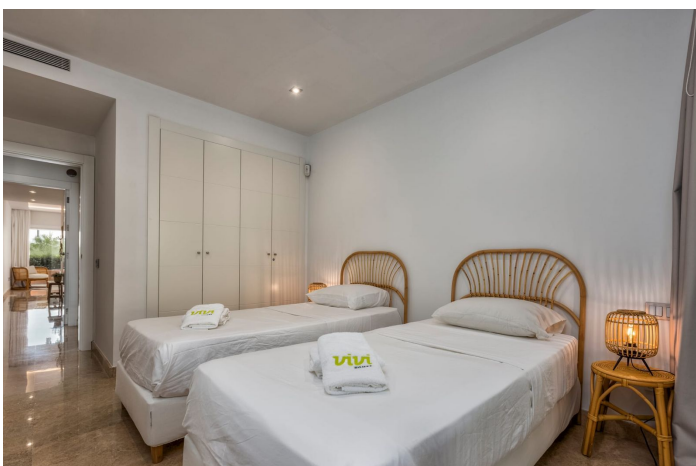

Квартира на первом этаже для продажи в Marbella, Marbella

660 000 €

ванная комната:

Ссылка: R4839838 спальни: 2 2 Размер участка: 20m² Размер сборки: 118m² терраса: 57m²