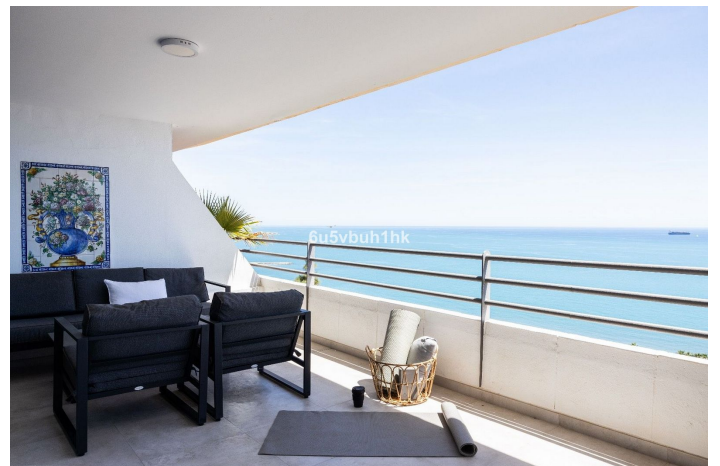

Begane grond appartement te koop in Málaga, Málaga

1.095.000 €

Referentie: R4857643 Slaapkamers: 3 Badkamers: 2 Perceelgrootte: 163m²

SIZES ARE APPROXIMATE, ACTUAL MAY VARY.

Costa del Sol, Málaga

Welcome to your exquisite retreat in the heart of Monte Sancha, Málaga, where modern luxury intertwines with awe-inspiring panoramic views. This meticulously renovated apartment features three bedrooms, two complete bathrooms with indulgent underfloor heating, and an additional guest toilet for added convenience. Upon entering, you're greeted by an inviting open-plan layout, seamlessly blending the chic kitchen with the dining and living areas. Bathed in natural light, the interiors exude an ambiance of serenity and space, perfect for both relaxation and entertainment. Step onto one of the two expansive terraces, each offering a private haven to bask in the Mediterranean atmosphere. Whether you're enjoying a leisurely meal or simply soaking up the vistas stretching over the sea and the vibrant city of Málaga, these terraces provide an idyllic setting to unwind. Convenience meets luxury with the inclusion of a private parking space, ensuring effortless access to your urban sanctuary. Moreover, the beach is just minutes down the hill, offering endless opportunities for seaside leisure and enjoyment. Monte Sancha offers a harmonious blend of urban convenience and natural beauty, providing a tranquil escape from the city buzz while being within easy reach of all amenities and attractions that Málaga has to offer. This property has a tourist license. Indulge in modern coastal living at its finest with this stunning apartment, meticulously designed to elevate your lifestyle. Don't miss the chance to make this remarkable residence your own and experience the best that Monte Sancha, Málaga, has to offer.

Airconditioning

Meubilering

Volledig ingericht

Uitzicht

Zee

Berg

Panoramisch

Stedelijk