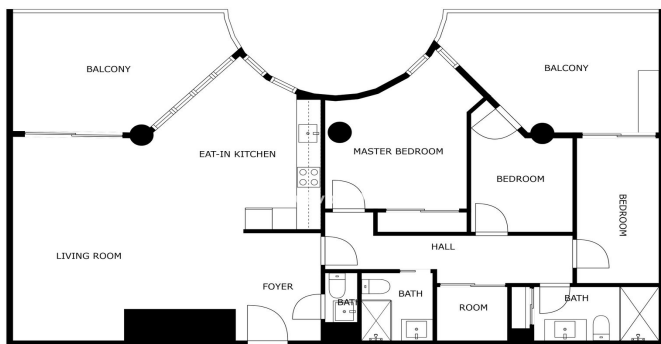

Begane grond appartement te koop in Málaga, Málaga

1.095.000 €

Referentie: R4857643 Slaapkamers: 3 Badkamers: 2 Perceelgrootte: 163m²

SIZES ARE APPROXIMATE, ACTUAL MAY VARY.

Costa del Sol, Málaga

Welcome to your exquisite retreat in the heart of Monte Sancha, Málaga, where modern luxury intertwines with awe-inspiring panoramic views. This meticulously renovated apartment features three bedrooms, two complete bathrooms with indulgent underfloor heating, and an additional guest toilet for added convenience. Upon entering, you're greeted by an inviting open-plan layout, seamlessly blending the chic kitchen with the dining and living areas. Bathed in natural light, the interiors exude an ambiance of serenity and space, perfect for both relaxation and entertainment. Step onto one of the two expansive terraces, each offering a private haven to bask in the Mediterranean atmosphere. Whether you're enjoying a leisurely meal or simply soaking up the vistas stretching over the sea and the vibrant city of Málaga, these terraces provide an idyllic setting to unwind. Convenience meets luxury with the inclusion of a private parking space, ensuring effortless access to your urban sanctuary. Moreover, the beach is just minutes down the hill, offering endless opportunities for seaside leisure and enjoyment. Monte Sancha offers a harmonious blend of urban convenience and natural beauty, providing a tranquil escape from the city buzz while being within easy reach of all amenities and attractions that Málaga has to offer. This property has a tourist license. Indulge in modern coastal living at its finest with this stunning apartment, meticulously designed to elevate your lifestyle. Don't miss the chance to make this remarkable residence your own and experience the best that Monte Sancha, Málaga, has to offer.