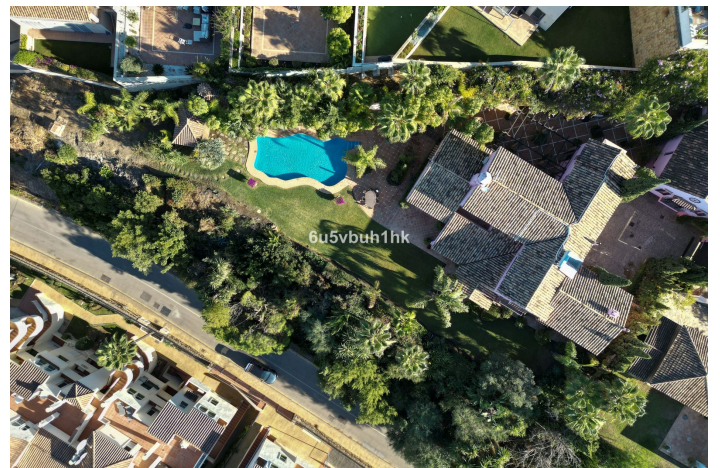

Земля для продажи в Benahavís, Benahavís

795 000 €

Ссылка: R4855243 Размер участка: 512m²

Costa del Sol, Benahavís

This is a very rare opportunity to purchase an elevated plot with golf, mountain and sea views located within the peaceful urbanisation of Puerto del Almendro. This contemporary villa project has been designed by renowned Marbella architect Cesar de Leyva and he has created a stunning, easily maintained home which would make an excellent second home or holiday rental. This modern, south and south west facing house is distributed over four floors, with terraces on all levels and a rooftop terrace where you can enjoy breathtaking views of Gibraltar and North Africa. The design includes a lift to all floors and a private pool on the upper terrace. The project can be adapted to suit a buyers requirements and has the preliminary planning application in place. The views are protected ensuring a safe haven investment. Puerto del Almendro sits below the Serranía de Ronda mountain range next to Los Arqueros golf and country club and is surrounded by exclusive residential urbanisations. It is just a 5 minute drive to San Pedro de Alcantara and 10 minutes to Puerto Banus.

Характеристики:

Функции

Рядом с транспортом

Виды

Море

Гора

Страна

Гольф