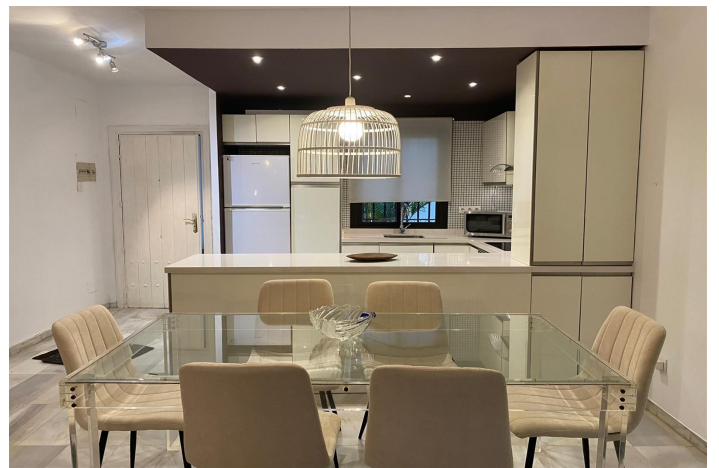

Lejlighed i midten etage til leje i Puerto Banús, Marbella

3.450 - 3.450 €

Reference: R4153276 Soveværelser: 3 Badeværelser: 2 Byg Størrelse: 145m² Terrasse: 70m²