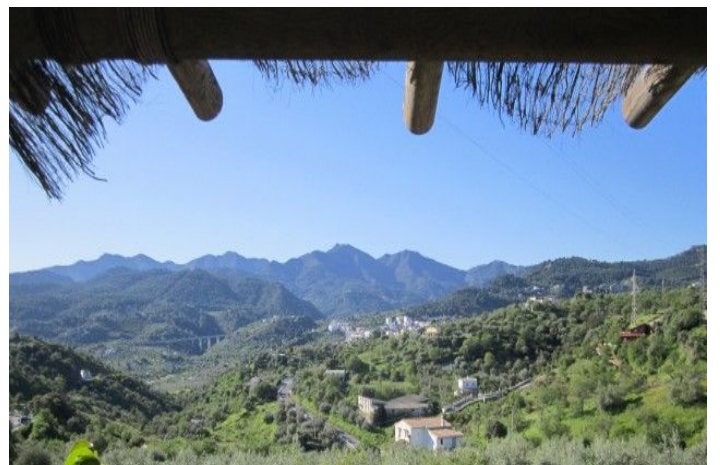

## Sierra de las Nieves, Monda

Land, Monda, Costa del Sol.

Garden/Plot 26000 m<sup>2</sup>.

Setting : Country.

Orientation : South, West.