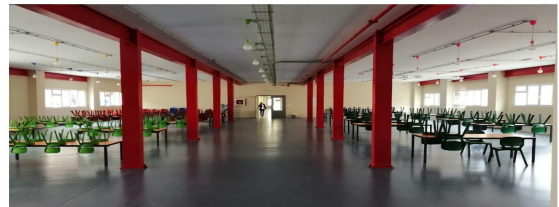

Negocio en venta en Archidona, Archidona

2.800.000 €

Referencia: R4503187 Terreno: 12.692m² Construido: 2.626m²