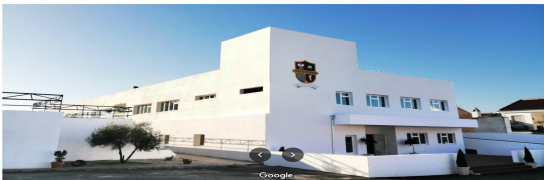

## Negocio en venta en Archidona, Archidona

2.800.000 €

Referencia: R4503187 Terreno: 12.692m<sup>2</sup> Construido: 2.626m<sup>2</sup>

## Nororma, Archidona

Property built with the idea of housing a private school, which can now be adapted, extended and new buildings constructed, on a plot of 12,692 m<sup>2</sup> for rent to buy, with a net buildability of 1.5 m<sup>2</sup>t/m<sup>2</sup>s and a ground floor occupation of 60%, of which 2,626 m<sup>2</sup> have been used, with multiple possibilities for other uses, such as geriatric residence, clinics, hospital, school with residence or vocational training centres or other types of education. As it is a large plot, it gives room for open spaces and areas with nature, trees and gardens.

It is a newly constructed rectangular building, with two floors built out of the three that were planned, in which space has been left for stairs and a lift, in case the project is completed. The structure is made of steel and hollow core slabs and the interior, compartmentalised with plasterboard partitioning, is a very versatile space that can be easily transformed with a small amount of building work.

The property is located in an urban environment, in the town of Archidona, 50 minutes from Malaga and 20 minutes from Antequera (important logistic distribution centre for large companies such as Mercadona, Ikea, Imz Holdings or Lumon), where the AVE train arrives, connecting with Malaga in 25 minutes and Madrid, in just 2 hours and 25 minutes, with easy access both by private vehicle and public transport, which places it in a strategic position to provide services to all these points of reference and their connectors.