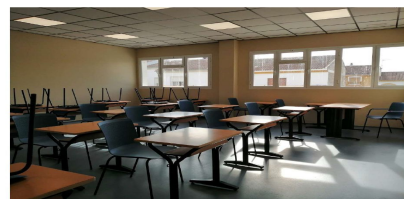

Negocio en venta en Archidona, Archidona

2.800.000 €

Referencia: R4503187 Terreno: 12.692m² Construido: 2.626m²