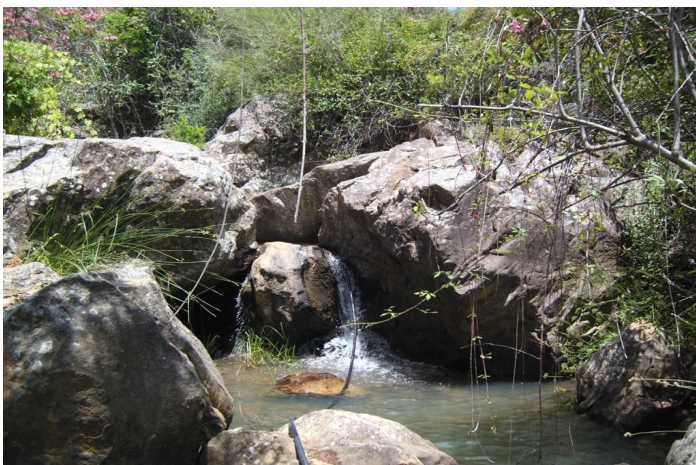

Jord til salg i Gaucín, Gaucín

1.500.000 €

Reference: R3682373 Plot Size: 300.000m²

Serranía de Ronda, Estación de Gaucín

Plot for sale in , Cortes de la Frontera with with orientation south. Regarding property dimensions, it has 300,000 m² plot. Has the following facilities amenities near, country view, panoramic view and close to town.

Funktioner:

Orientering

Syd

Synspunkter

Panoramisk

Land

Indstilling

Tæt på byen