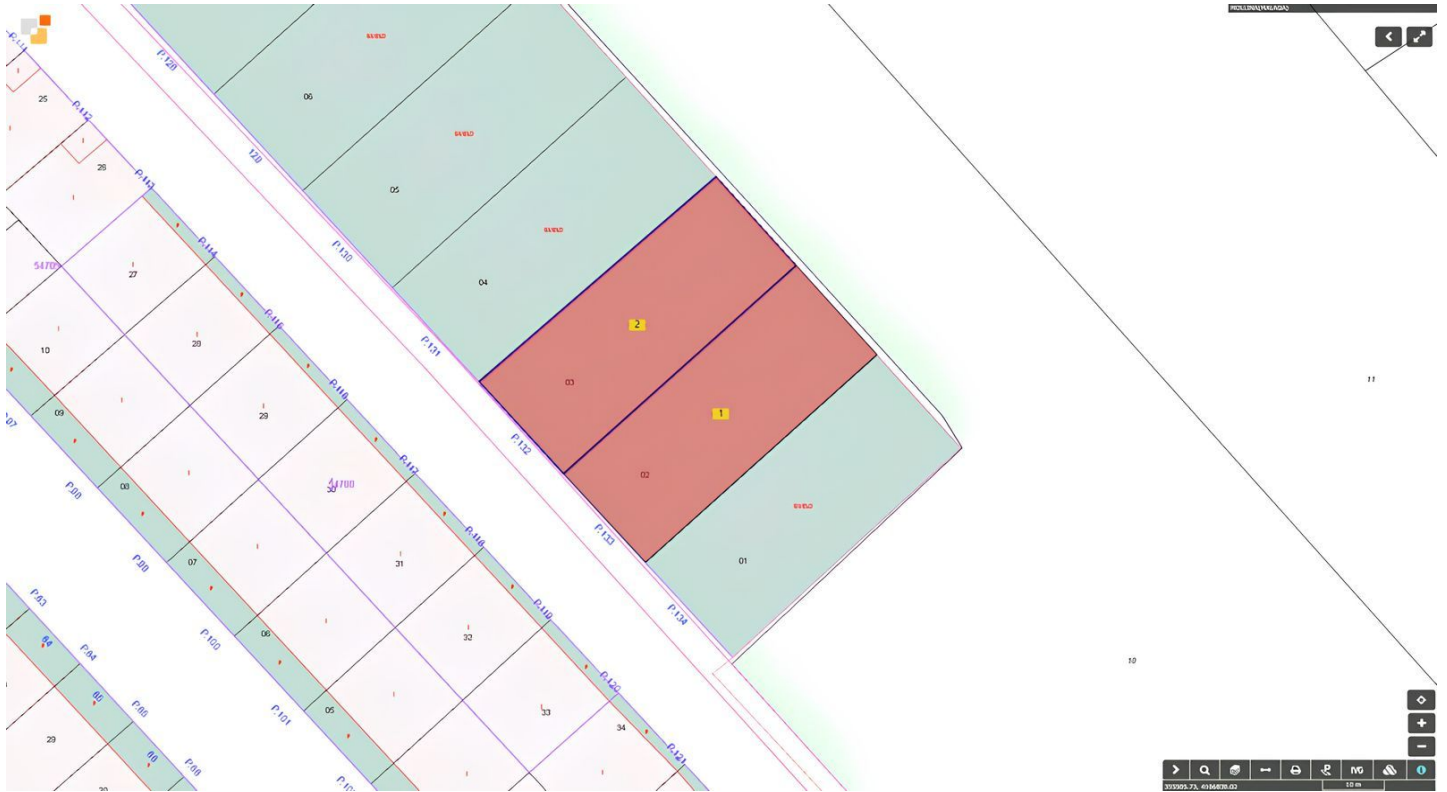

Terreno Comercial en venta en Mollina, Mollina

215.000 €

Referencia: R4654387 Terreno: 2.000m²

Antequera, Mollina

Attention, businessmen and entrepreneurs! Two joined industrial plots of 1000m² each are for sale in the Parque Empresarial Las Viñas, strategically located between Mollina and Antequera.