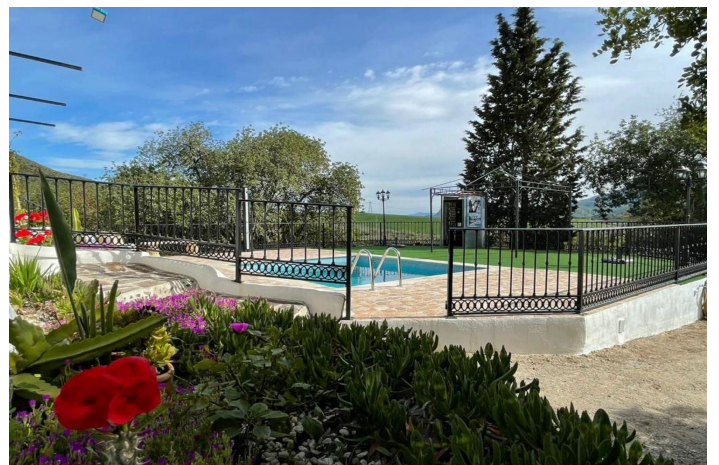

Finca - Cortijo en venta en El Chorro, Álora

449.000 €

Referencia: R4748062 Dormitorios: 2 Baños: 1 Terreno: 11.966m² Construido: 160m²

Valle del Guadalhorce, El Chorro

Finca - Cortijo, El Chorro, Costa del Sol.

With a swimming pool, A former Mill for producing cereals Flour. Situated close to El Chorro estacion About 4-5 km. from the famous "Caminito del Rey";

surrounded by a quiet environment with beautiful views in all directions. It also has a few meters from an old warehouse, which could be restored or make separate rooms.

Setting : Mountain Pueblo, Close To Shops, Close To Town, Close To Forest.

Condition : Good.

Pool : Private.

Climate Control : Air Conditioning, Fireplace.

Views : Mountain, Country, Panoramic, Garden, Forest.

Jardin

Jardín Privado

Servicios Públicos

Electricidad
Agua potable

Vistas

Montaña
Vistas Panorámicas
País
Jardín
Bosque

Piscina

Piscina Privada