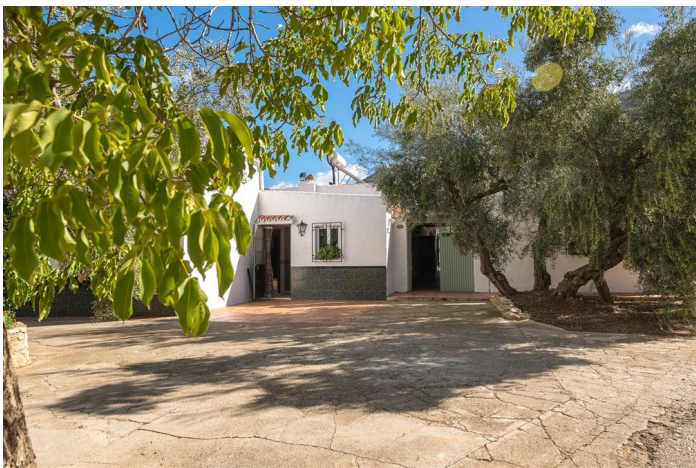

## Nororma, Archidona

Fantastic inland opportunity!

This amazing semi-detached villa is surrounded by the stunning Andalusian countryside and offers unique characteristics.

The main house includes a fantastic lounge and dining area, boasting vaulted ceilings, a traditional décor, exposed brick features, and a huge open fireplace in the lounge. The kitchen is completely equipped, beautifully designed and also enjoys a wood-burner. There are multiple studies or reading rooms that add to the cozy, traditional feel of this gorgeous property.

There are 5 warehouse additions to the property, all extensive in size and in fantastic condition. They are employed for a variety of purposes including storage space, a second kitchen, a music room, a tool shed and as a covered garage.

Surrounding the property is a large outdoor area. There are sizable terraces that enjoy the sunshine all day long and boast unbeatable views of the surrounding scenery and olive groves.

Lastly, the location of this fantastic property allows for privacy, seclusion and tranquility while only being a 10 minute drive from amenities such as restaurants and shops, as well as under an hour drive to the coast and Málaga city.