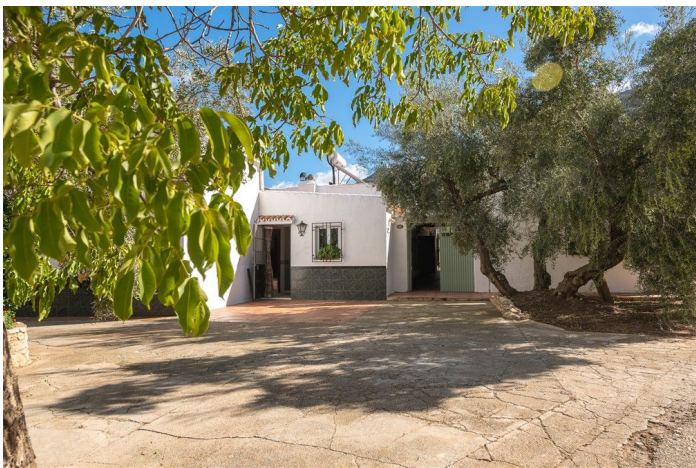

## Finca - Cortijo en venta en Archidona, Archidona

380.000 €

Referencia: R4458751    Dormitorios: 6    Baños: 3    Terreno: 1.198m<sup>2</sup>    Construido: 542m<sup>2</sup>

## Nororma, Archidona

Fantastic inland opportunity!

This amazing semi-detached villa is surrounded by the stunning Andalusian countryside and offers unique characteristics.

The main house includes a fantastic lounge and dining area, boasting vaulted ceilings, a traditional décor, exposed brick features, and a huge open fireplace in the lounge. The kitchen is completely equipped, beautifully designed and also enjoys a wood-burner. There are multiple studies or reading rooms that add to the cozy, traditional feel of this gorgeous property.

There are 5 warehouse additions to the property, all extensive in size and in fantastic condition. They are employed for a variety of purposes including storage space, a second kitchen, a music room, a tool shed and as a covered garage.

Surrounding the property is a large outdoor area. There are sizable terraces that enjoy the sunshine all day long and boast unbeatable views of the surrounding scenery and olive groves.

Lastly, the location of this fantastic property allows for privacy, seclusion and tranquility while only being a 10 minute drive from amenities such as restaurants and shops, as well as under an hour drive to the coast and Málaga city.