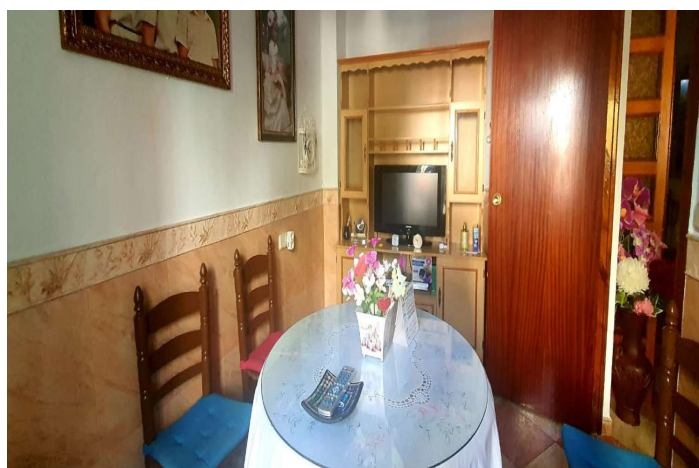

Таунхаус для продажи в Monda, Monda

283 000 €

ванная комната:

Ссылка: R4729213 спальни: 6 2

Размер сборки: 240m²