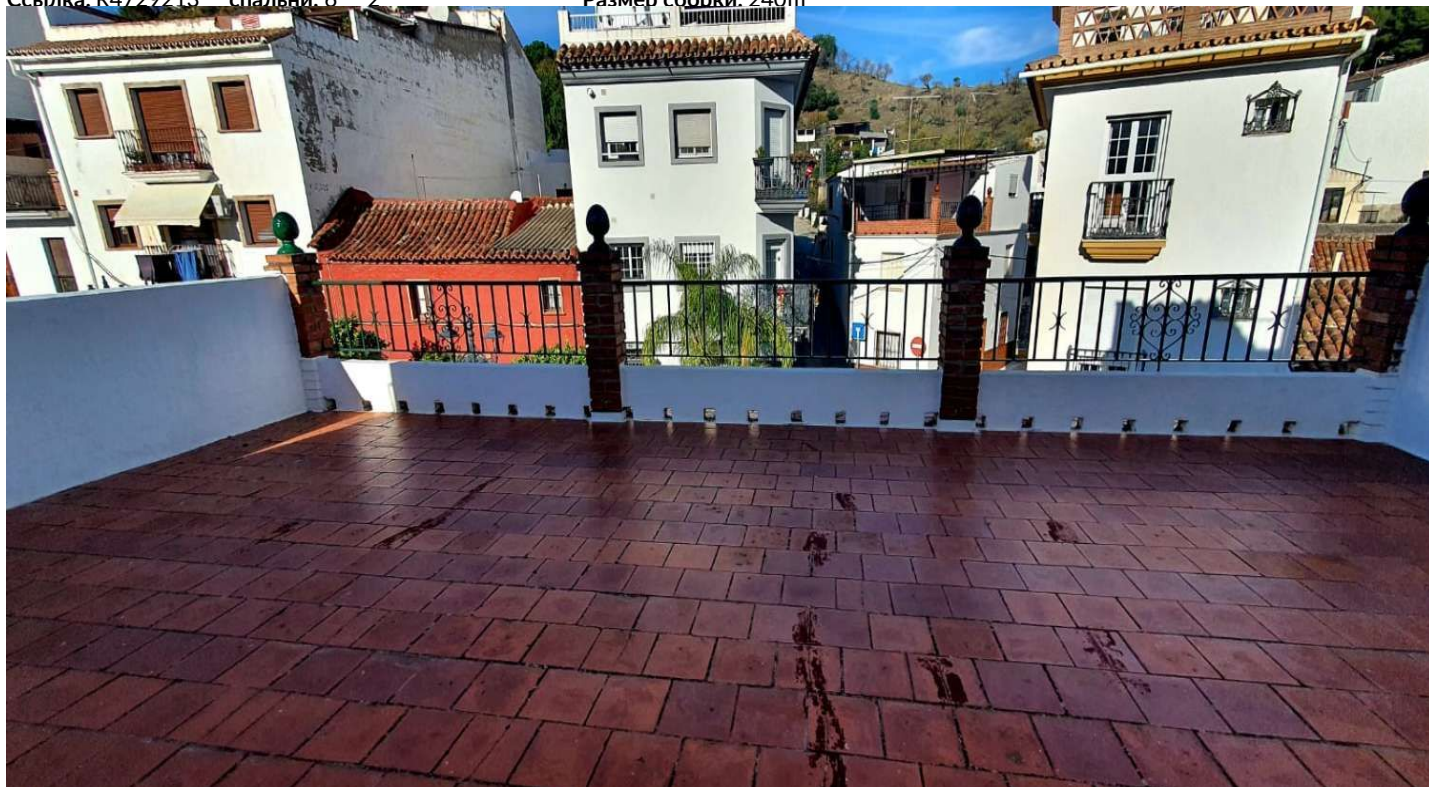

Таунхаус для продажи в Monda, Monda

283 000 €

ванная комната:

Ссылка: R4729213 спальни: 6 2

Размер сборки: 240m²