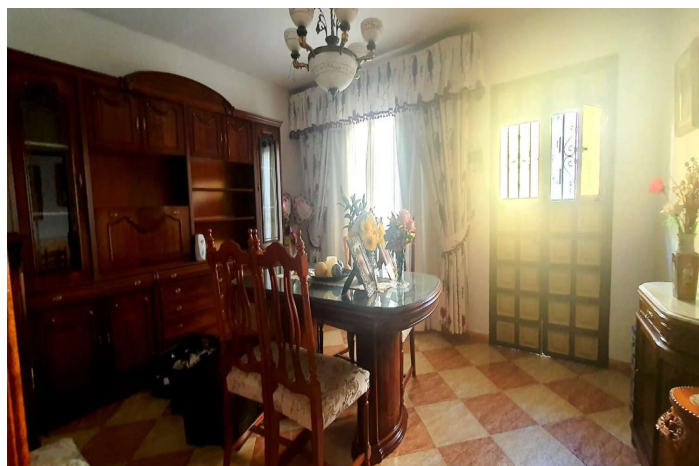

Таунхаус для продажи в Monda, Monda

283 000 €

ванная комната:

Ссылка: R4729213 спальни: 6 2

Размер сборки: 240m²