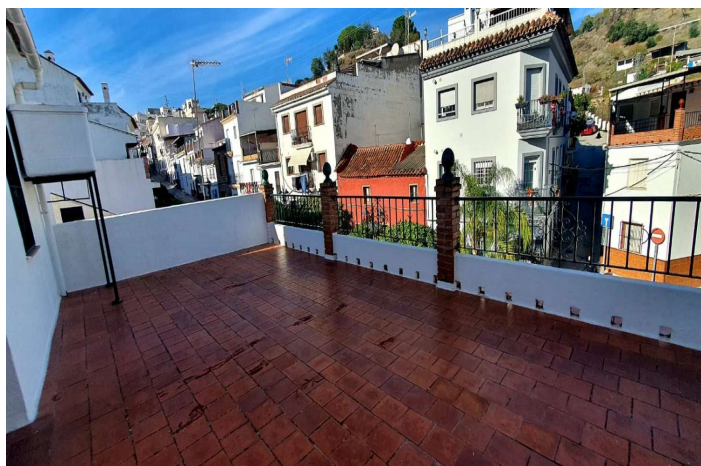

Таунхаус для продажи в Monda, Monda

283 000 €

ванная комната:

Ссылка: R4729213 спальни: 6 2

Размер сборки: 240m²