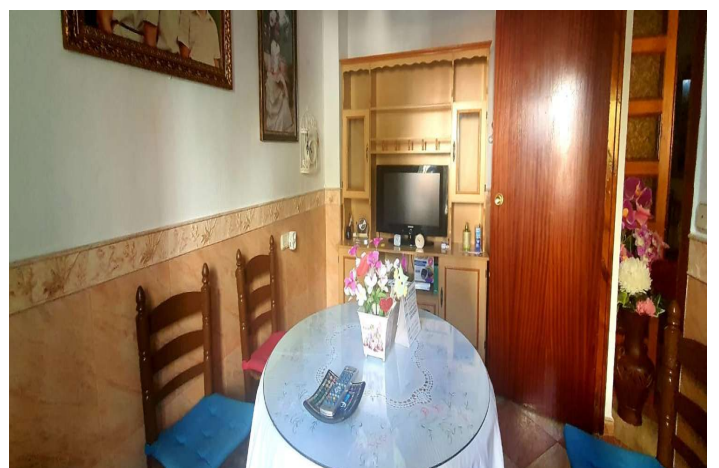

Adosada en venta en Monda, Monda

283.000 €

Referencia: R4729213   Dormitorios: 6   Baños: 2   Construido: 240m²