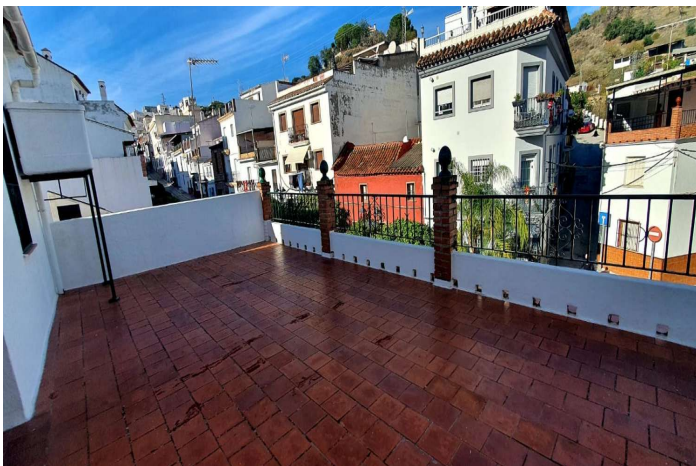

Adosada en venta en Monda, Monda

283.000 €

Referencia: R4729213   Dormitorios: 6   Baños: 2   Construido: 240m²