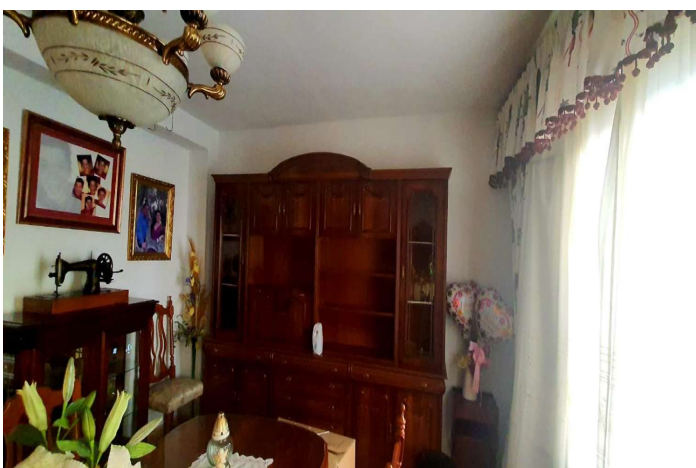

Adosada en venta en Monda, Monda

283.000 €

Referencia: R4729213   Dormitorios: 6   Baños: 2   Construido: 240m²