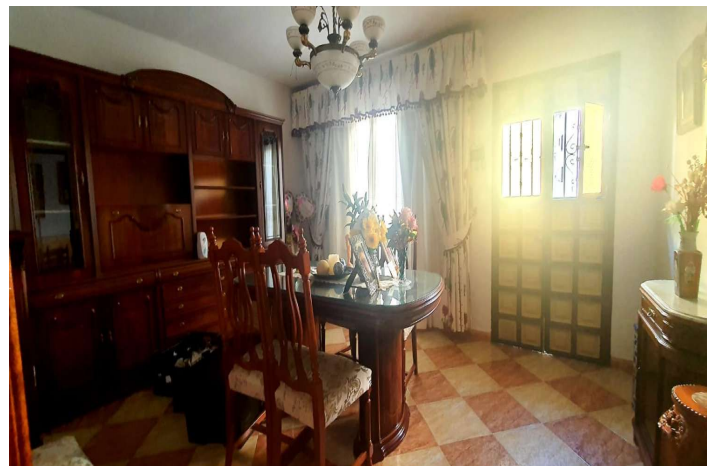

Adosada en venta en Monda, Monda

283.000 €

Referencia: R4729213   Dormitorios: 6   Baños: 2   Construido: 240m²