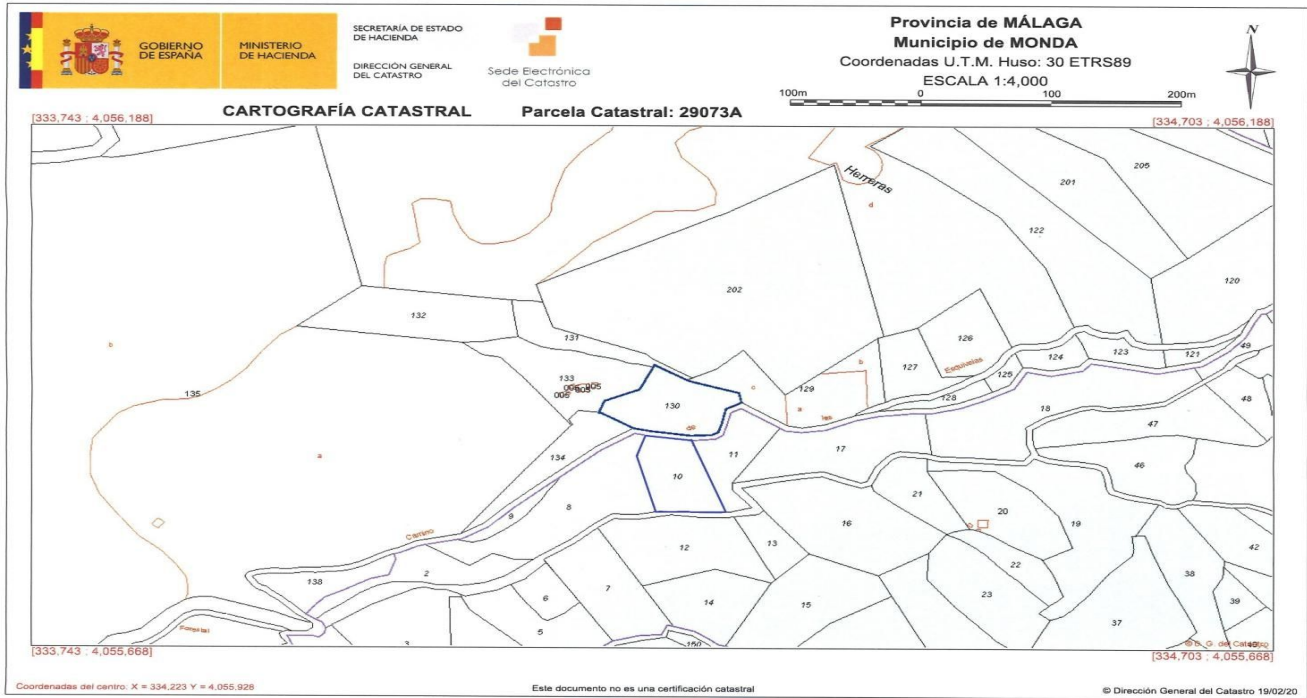

Terreno Rustico en venta en Monda, Monda

60.000 €

Referencia: R3616397 Terreno: 6.000m²

Sierra de las Nieves, Monda

2942-V For sale rustic plot of 6.000m² with fruit trees (almond trees, olive trees and fig tree), with a project to build a warehouse of 50m², water and electricity can be connected near the plot and it's located in the Esquívelas area and also near the village.