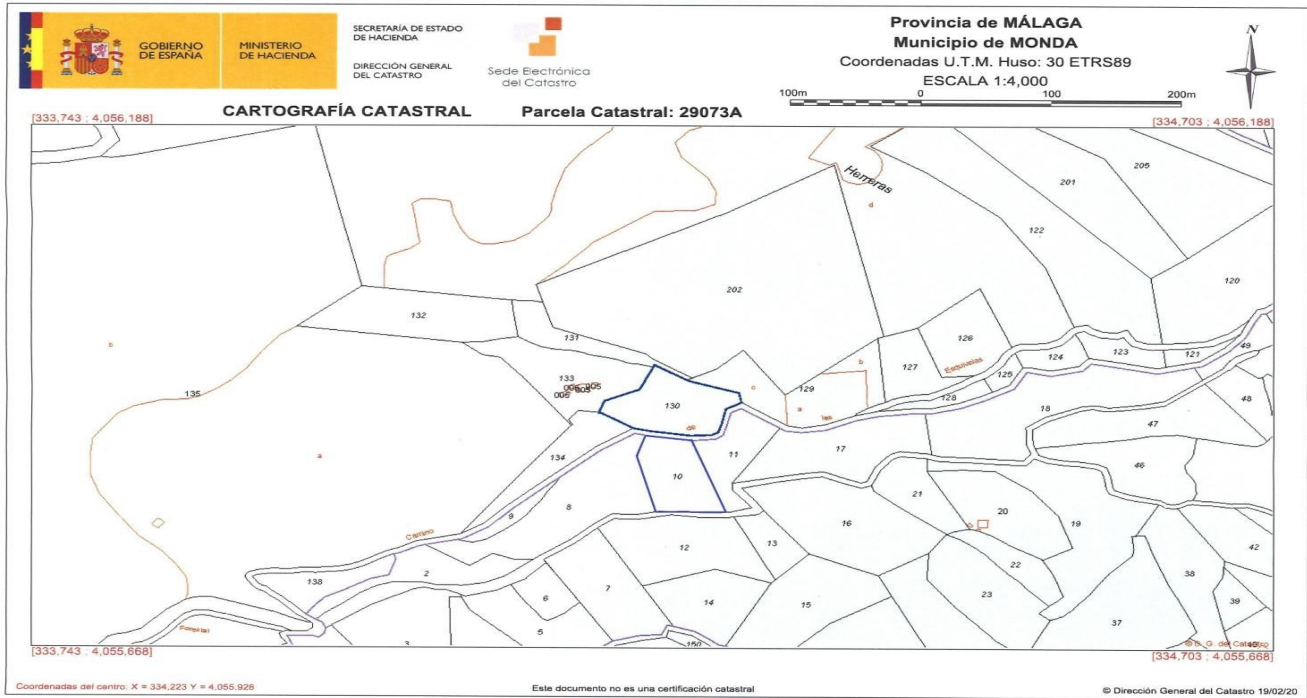

Land for sale in Monda, Monda

60,000 €

Reference: R3616397 Plot Size: 6,000m²

Sierra de las Nieves, Monda

2942-V For sale rustic plot of 6.000m² with fruit trees (almond trees, olive trees and fig tree), with a project to build a warehouse of 50m², water and electricity can be connected near the plot and it's located in the Esquívelas area and also near the village.