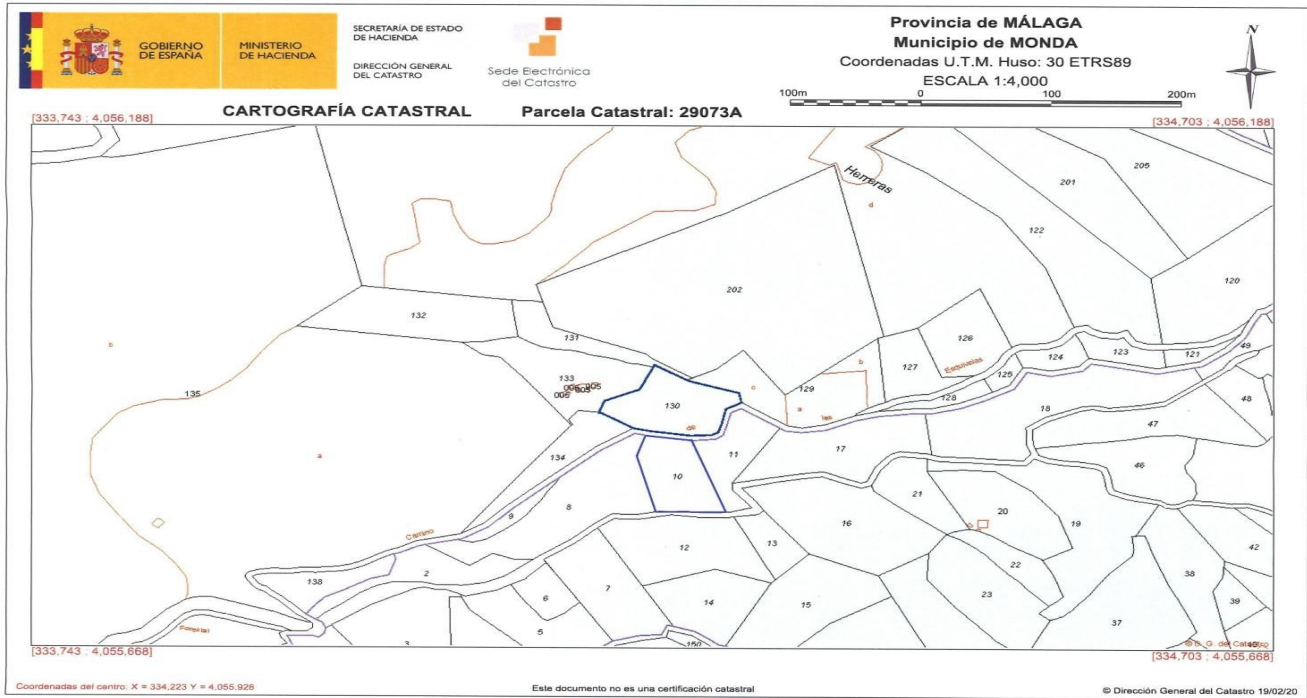

# Jord til salg i Monda, Monda

60.000 €

Reference: R3616397 Plot Size: 6.000m<sup>2</sup>

## Sierra de las Nieves, Monda

2942-V For sale rustic plot of 6.000m<sup>2</sup> with fruit trees ( almond trees, olive trees and fig tree), with a project to build a warehouse of 50m<sup>2</sup>, water and electricity can be connected near the plot and it's located in the Esquívelas area and also near the village.