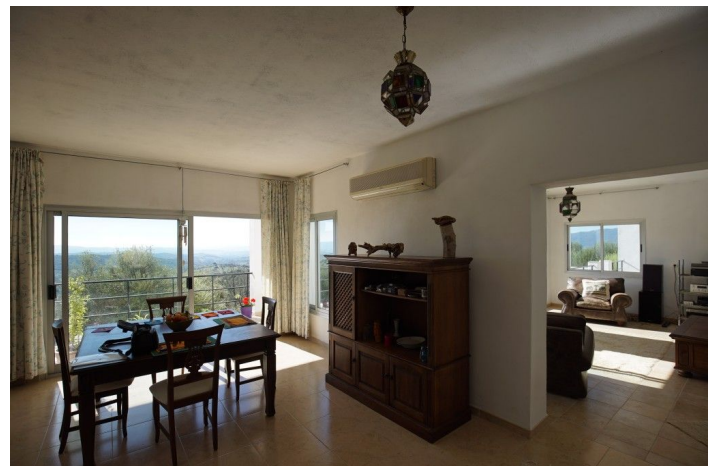

Detached Villa for sale in Gaucín, Gaucín

3,300,000 €

Reference: R4571695 Bedrooms: 8 Bathrooms: 8 Plot Size: 34,000m² Build Size: 600m²

Serranía de Ronda, Gaucín

Villa with exceptional views near Gaucín, Costa del Sol, this remarkable country house sprawls across a 34,000m² plot offering uninterrupted vistas of Gibraltar and North Africa. Boasting over 600m² of living space, this newly constructed property comprises eight separate bedrooms.

Inspired by the majestic temple of Isis in Upper Egypt, the main house features dual living rooms, dining spaces, kitchens, and ensuite bedrooms. Three distinct south-facing terraces invite the outdoors in. The basement encompasses a service area, ample storage, and utilities like a water tank, solar hot water system, and dual boilers for heating and hot water. With gas central heating, double-glazed windows, air conditioning, satellite TV, and a pool purified by natural salt, comfort and luxury intertwine seamlessly.

A separate guest house offers a reception area, lounge, dining room, and a terrace embracing the southern sun. Two guest bathrooms complement six bedrooms, each with private terraces. An expansive swimming pool and generous sunbathing zone add allure, surrounded by sprawling terraces ideal for gatherings and enjoying panoramic views.