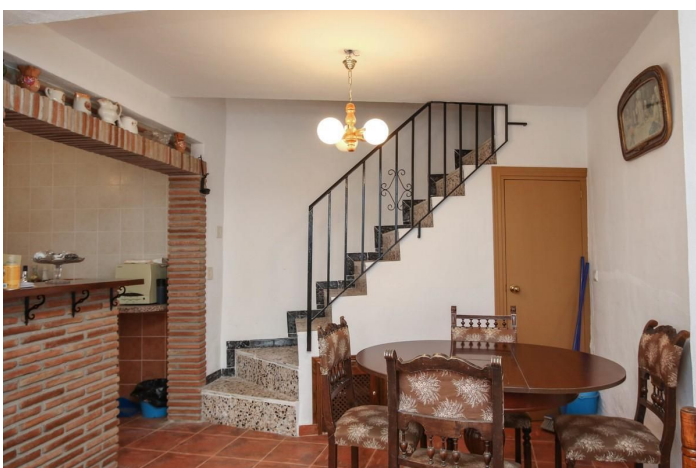

Таунхаус для продажи в Толох, Толох

85 000 €

ванная комната:

Ссылка: R3536752 спальни: 4 1

Размер сборки: 124m² терраса: 10m²